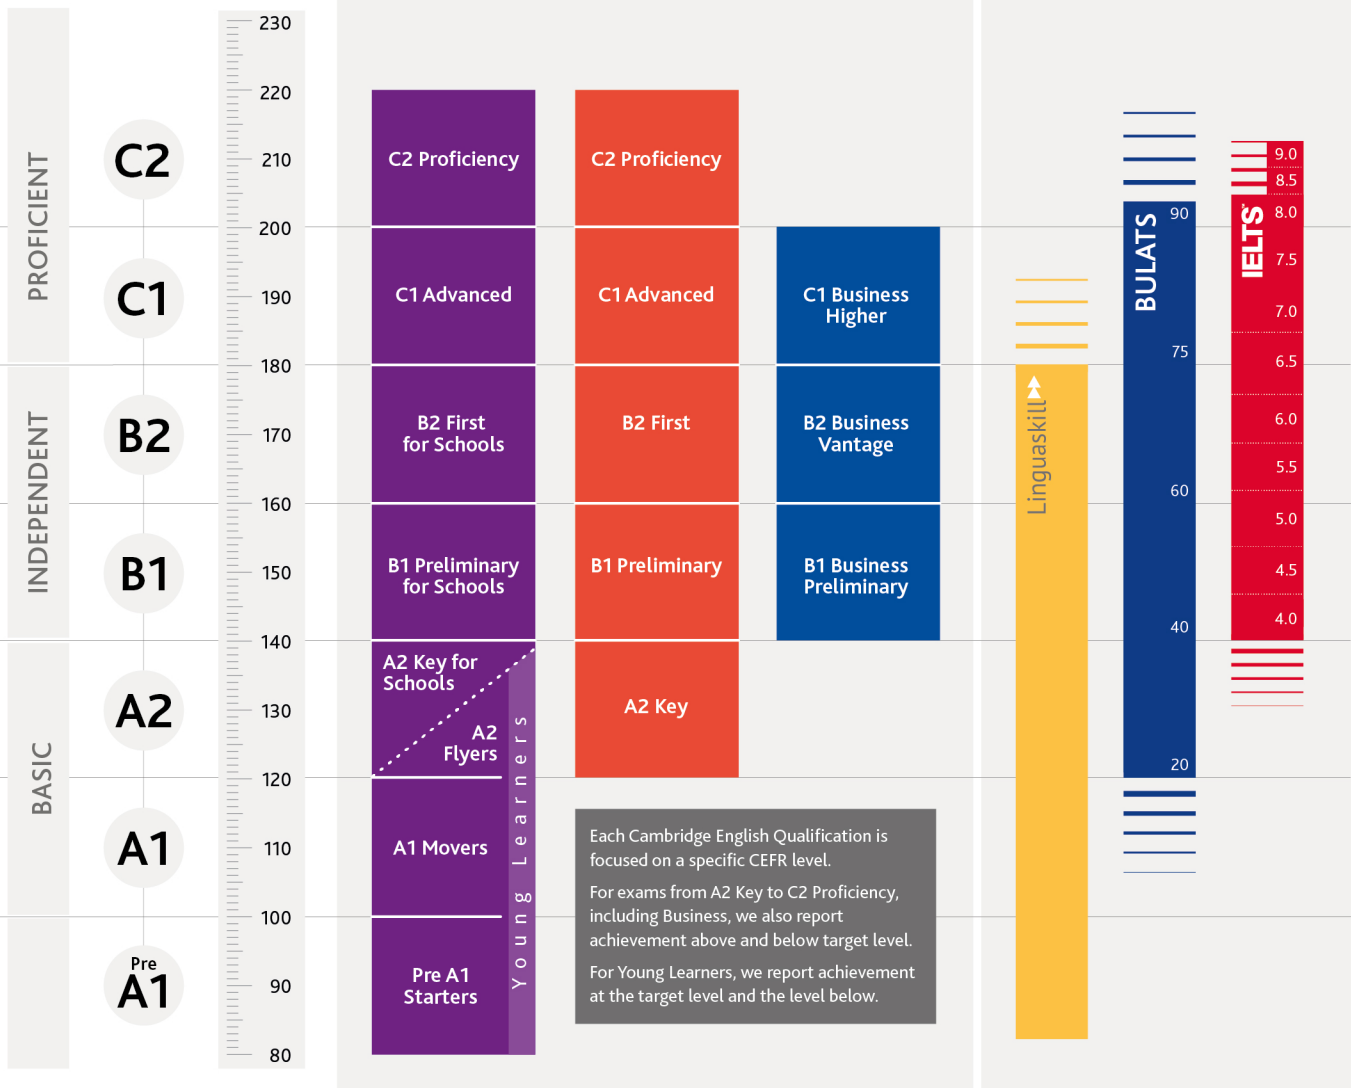

Cambridge English Qualifications

Multilevel Tests

Common European Framework of Reference (CEFR)

Cambridge English Scale

Schools

General and higher education

Business

Each Cambridge English Qualification is focused on a specific CEFR level.

For exams from A2 Key to C2 Proficiency, including Business, we also report achievement above and below target level.

For Young Learners, we report achievement at the target level and the level below.