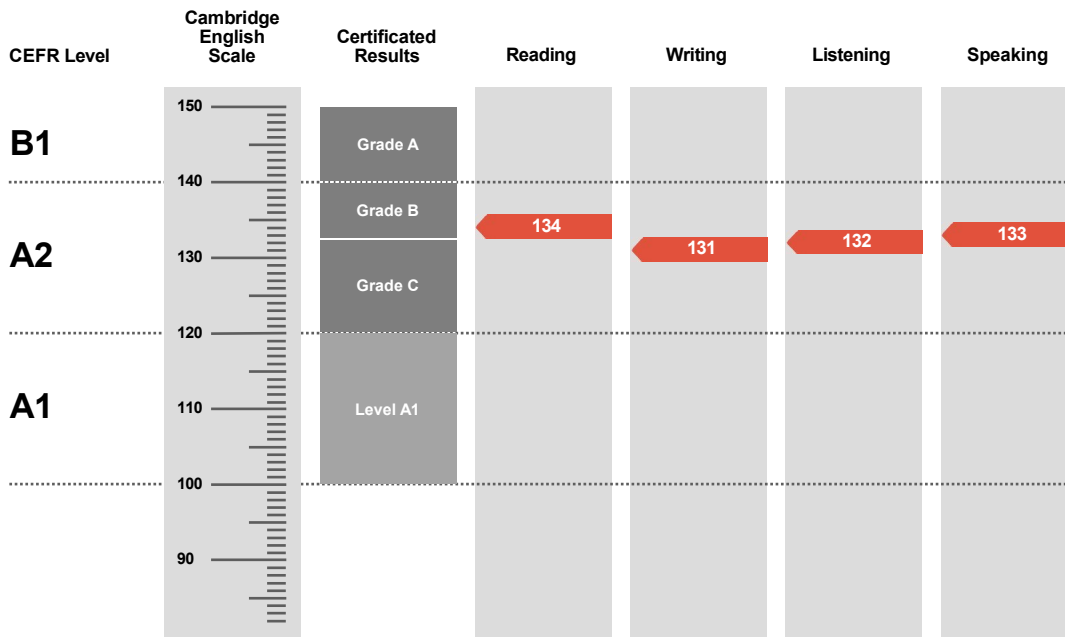

### Statement of Results

Candidate name

**First Name Last Name**

Place of entry

**TEST123**

Result

**Pass at Grade B**

Overall Score

**133**

CEFR Level

**A2**

Key is an examination targeted at Level A2 in the Council of Europe's Common European Framework of Reference.

Candidates achieving Grade A (between 140 and 150 on the Cambridge English Scale) receive a certificate stating that they have demonstrated ability at Level B1. Candidates achieving Grade B or Grade C (between 120 and 139 on the Cambridge English Scale) receive a certificate at Level A2.

Candidates whose performance is below Level A2, but falls within Level A1 (between 100 and 119 on the Cambridge English Scale), receive a certificate stating that they have demonstrated ability at Level A1.