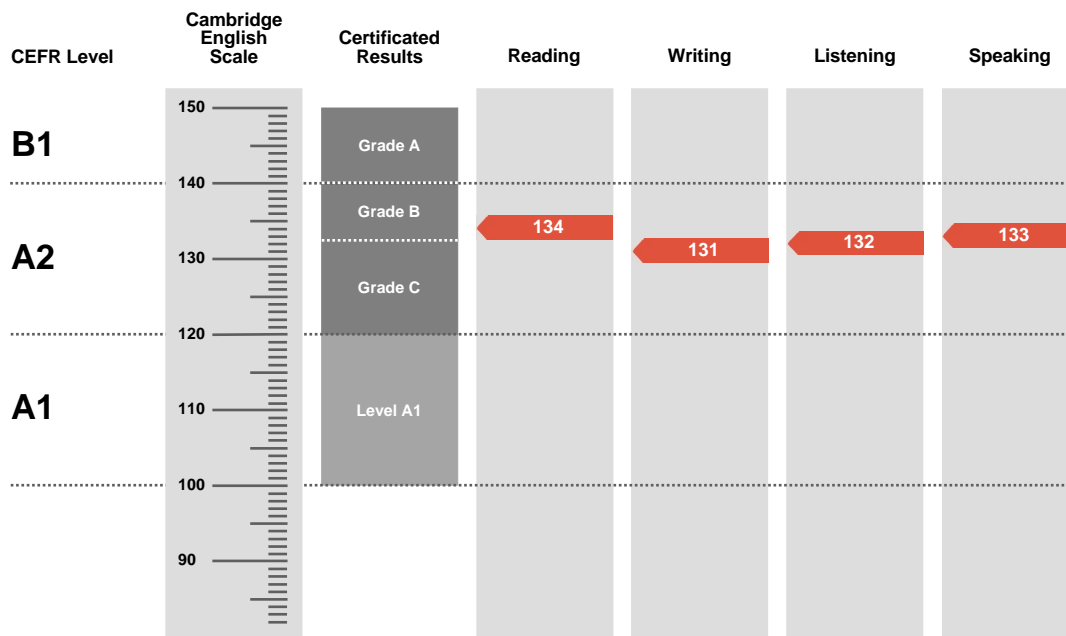

Key English Test

Statement of Results

Candidate name

First Name Last Name

Place of entry

TEST123

Result

Pass at Grade B

Overall Score

133

CEFR Level

A2

Key is an examination targeted at Level A2 in the Council of Europe's Common European Framework of Reference.

Candidates achieving Grade A (between 140 and 150 on the Cambridge English Scale) receive a certificate stating that they have demonstrated ability at Level B1. Candidates achieving Grade B or Grade C (between 120 and 139 on the Cambridge English Scale) receive a certificate at Level A2.

Candidates whose performance is below Level A2, but falls within Level A1 (between 100 and 119 on the Cambridge English Scale), receive a certificate stating that they have demonstrated ability at Level A1.