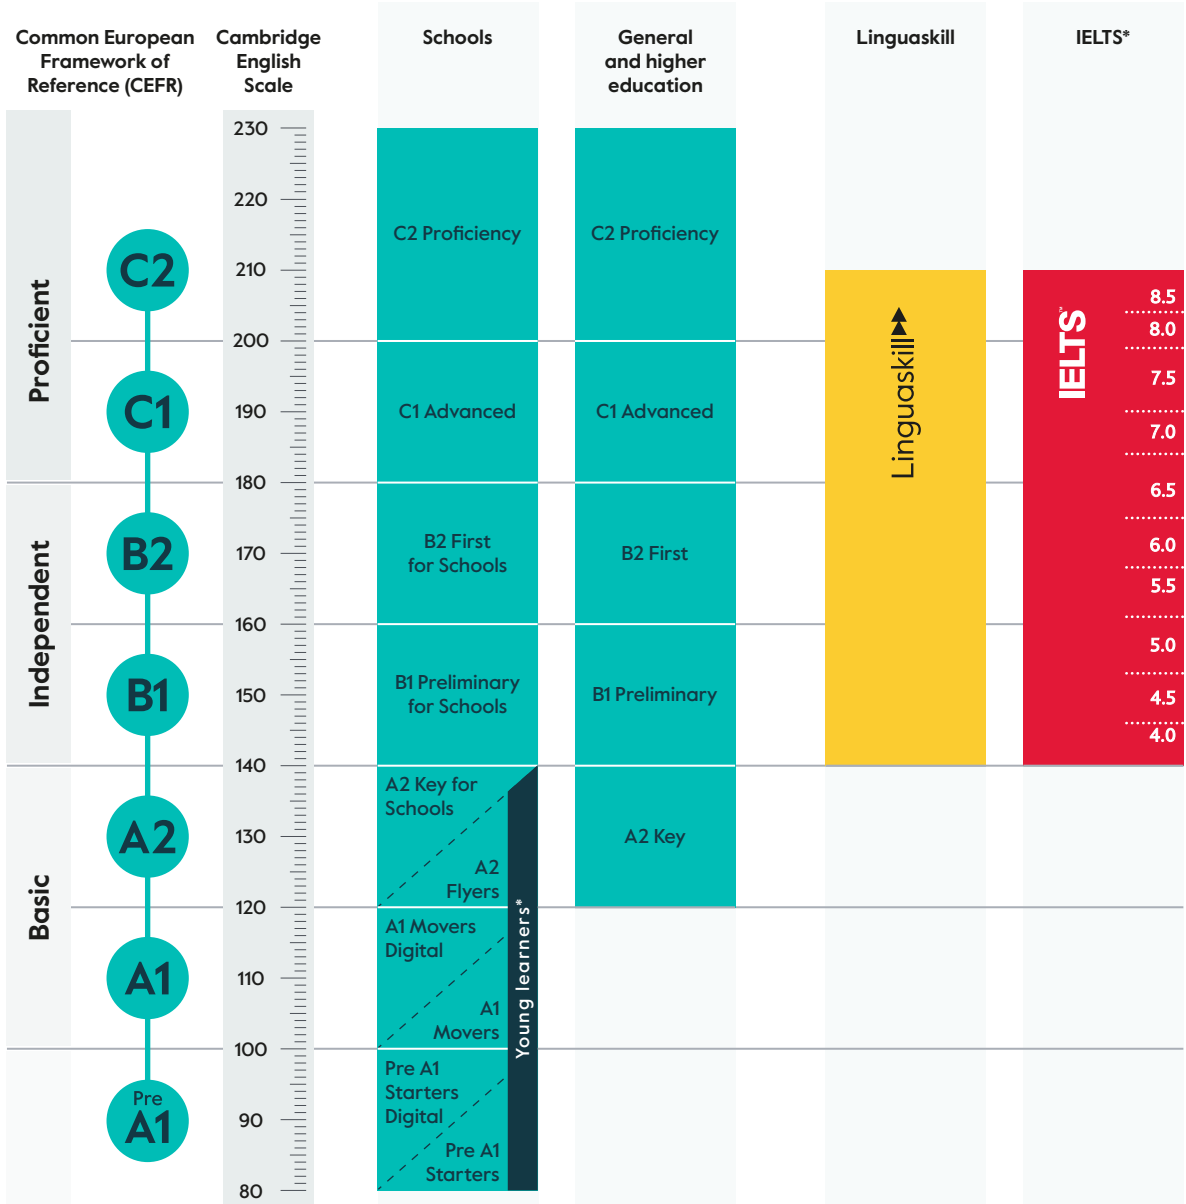

Cambridge English Qualifications

Multilevel tests

*IELTS and young learners are mapped to, but do not report on the Cambridge English Scale.