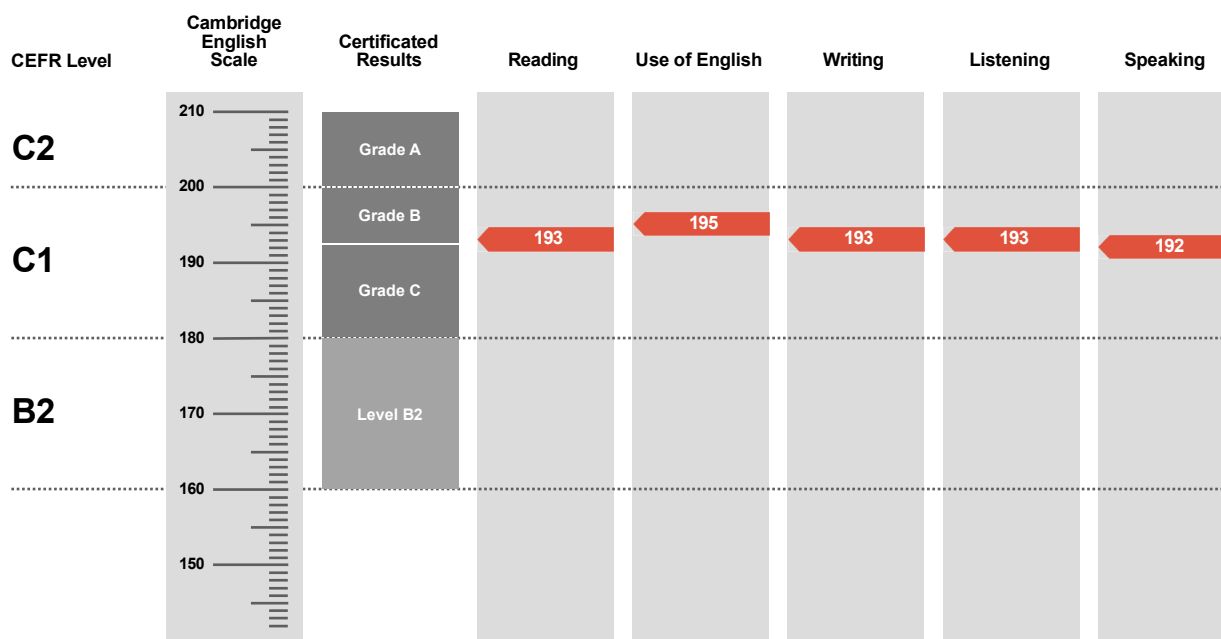

Certificate in Advanced English

Statement of Results

Candidate name

First Name Last Name

Place of entry

TEST123

Result

Pass at Grade B

Overall Score

193

CEFR Level

C1

Advanced is an examination targeted at Level C1 in the Council of Europe's Common European Framework of Reference.

Candidates achieving Grade A (between 200 and 210 on the Cambridge English Scale) receive a certificate stating that they have demonstrated ability at Level C2. Candidates achieving Grade B or Grade C (between 180 and 199 on the Cambridge English Scale) receive a certificate at Level C1.

Candidates whose performance is below Level C1, but falls within Level B2 (between 160 and 179 on the Cambridge English Scale), receive a certificate stating that they have demonstrated ability at Level B2.