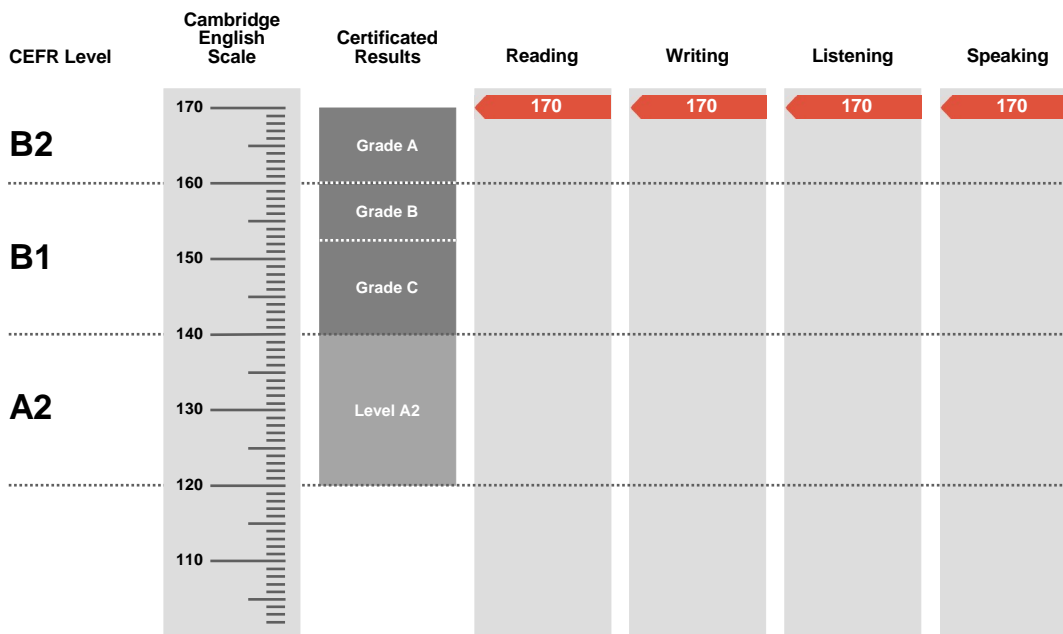

Preliminary English Test

Statement of Results

Candidate name

PB CH010 PET AM PAPERBASED TEST 16

Session

AUGUST 2019

Place of entry

ST GALLEN

Result

Pass at Grade A

Overall Score

170

CEFR Level

B2

Preliminary is an examination targeted at Level B1 in the Council of Europe's Common European Framework of Reference.

Candidates achieving Grade A (between 160 and 170 on the Cambridge English Scale) receive a certificate stating that they have demonstrated ability at Level B2. Candidates achieving Grade B or Grade C (between 140 and 159 on the Cambridge English Scale) receive a certificate at Level B1.

Candidates whose performance is below Level B1, but falls within Level A2 (between 120 and 139 on the Cambridge English Scale), receive a certificate stating that they have demonstrated ability at Level A2.