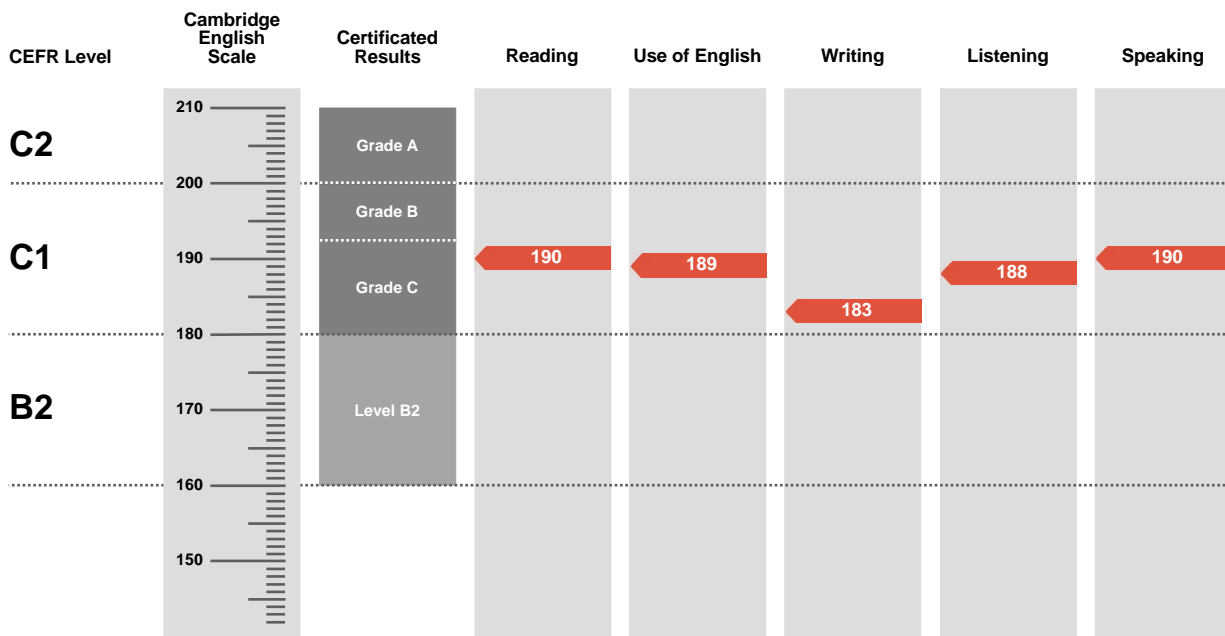

### Statement of Results

Candidate name

**PREGRADING ONE**

Session

**March UA (AM1)  
2019**

Place of entry

**CAMBRIDGE**

Result

**Pass at Grade C**

Overall Score

**188**

CEFR Level

**C1**

Advanced is an examination targeted at Level C1 in the Council of Europe's Common European Framework of Reference.

Candidates achieving Grade A (between 200 and 210 on the Cambridge English Scale) receive a certificate stating that they have demonstrated ability at Level C2. Candidates achieving Grade B or Grade C (between 180 and 199 on the Cambridge English Scale) receive a certificate at Level C1.