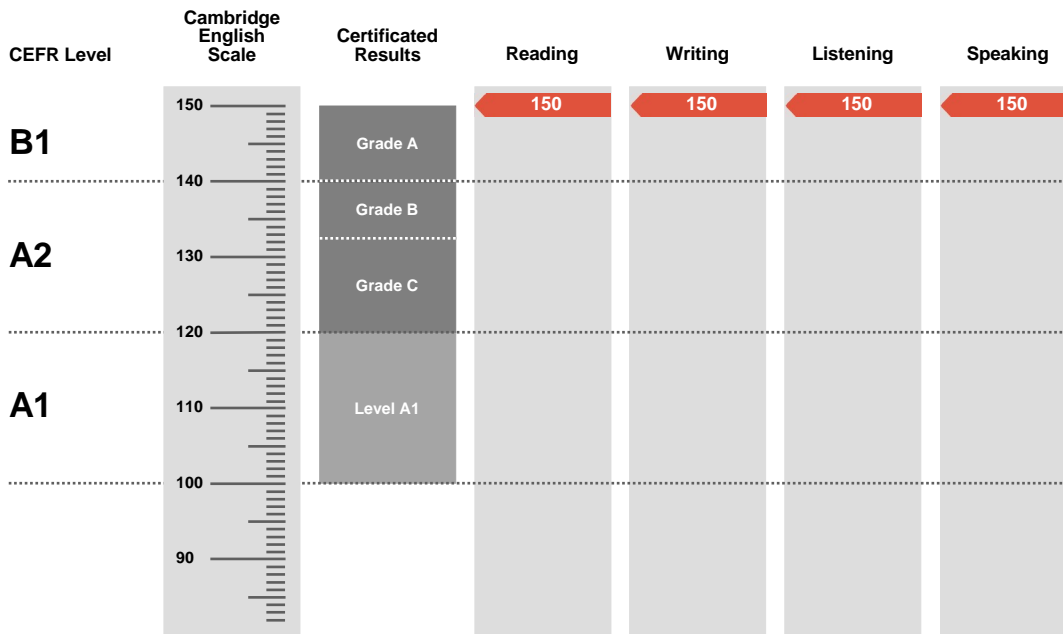

### Statement of Results

Candidate name

**PB CH010 KET AM PAPERBASED TEST 16**

Session

**AUGUST 2019**

Place of entry

**ST GALLEN**

Result

**Pass at Grade A**

Overall Score

**150**

CEFR Level

**B1**

Key is an examination targeted at Level A2 in the Council of Europe's Common European Framework of Reference.

Candidates achieving Grade A (between 140 and 150 on the Cambridge English Scale) receive a certificate stating that they have demonstrated ability at Level B1. Candidates achieving Grade B or Grade C (between 120 and 139 on the Cambridge English Scale) receive a certificate at Level A2.

Candidates whose performance is below Level A2, but falls within Level A1 (between 100 and 119 on the Cambridge English Scale), receive a certificate stating that they have demonstrated ability at Level A1.