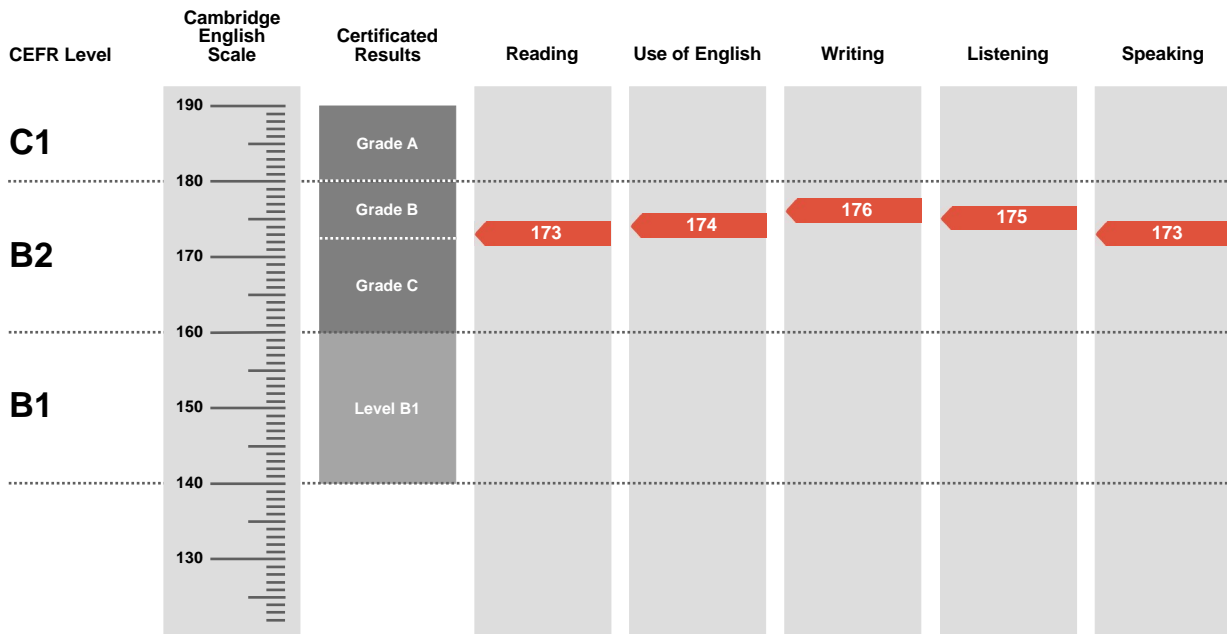

First Certificate in English

Statement of Results

Candidate name

First Name Last Name

Place of entry

TEST123

Result

Pass at Grade B

Overall Score

174

CEFR Level

B2

First is an examination targeted at Level B2 in the Council of Europe's Common European Framework of Reference.

Candidates achieving Grade A (between 180 and 190 on the Cambridge English Scale) receive a certificate stating that they have demonstrated ability at Level C1. Candidates achieving Grade B or Grade C (between 160 and 179 on the Cambridge English Scale) receive a certificate at Level B2.

Candidates whose performance is below Level B2, but falls within Level B1 (between 140 and 159 on the Cambridge English Scale), receive a certificate stating that they have demonstrated ability at Level B1.