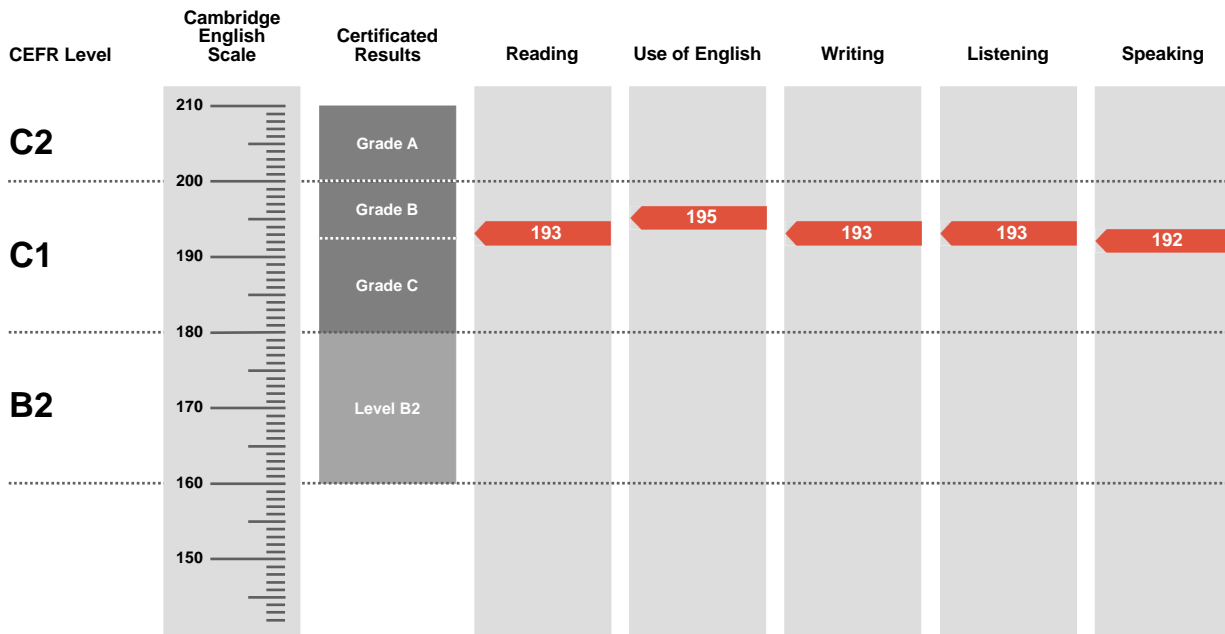

Certificate in Advanced English

Statement of Results

Candidate name

First Name Last Name

Place of entry

TEST123

Result

Pass at Grade B

Overall Score

193

CEFR Level

C1

Advanced is an examination targeted at Level C1 in the Council of Europe's Common European Framework of Reference.

Candidates achieving Grade A (between 200 and 210 on the Cambridge English Scale) receive a certificate stating that they have demonstrated ability at Level C2. Candidates achieving Grade B or Grade C (between 180 and 199 on the Cambridge English Scale) receive a certificate at Level C1.

Candidates whose performance is below Level C1, but falls within Level B2 (between 160 and 179 on the Cambridge English Scale), receive a certificate stating that they have demonstrated ability at Level B2.