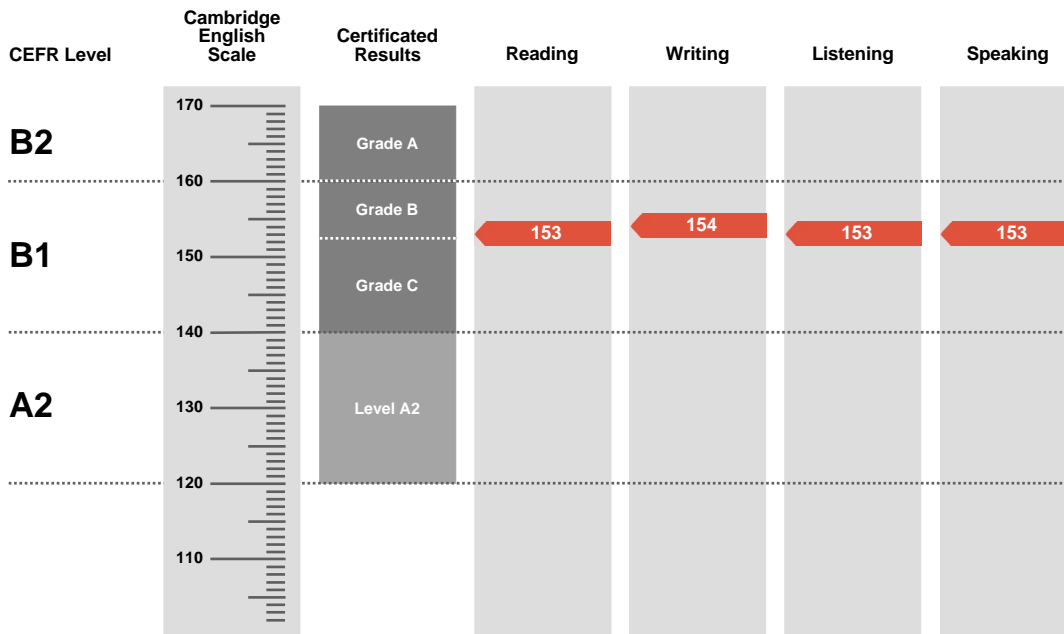

Preliminary English Test

Statement of Results

Candidate name

First Name Last Name

Place of entry

TEST123

Result

Pass at Grade B

Overall Score

153

CEFR Level

B1

Preliminary is an examination targeted at Level B1 in the Council of Europe's Common European Framework of Reference.

Candidates achieving Grade A (between 160 and 170 on the Cambridge English Scale) receive a certificate stating that they have demonstrated ability at Level B2. Candidates achieving Grade B or Grade C (between 140 and 159 on the Cambridge English Scale) receive a certificate at Level B1.

Candidates whose performance is below Level B1, but falls within Level A2 (between 120 and 139 on the Cambridge English Scale), receive a certificate stating that they have demonstrated ability at Level A2.